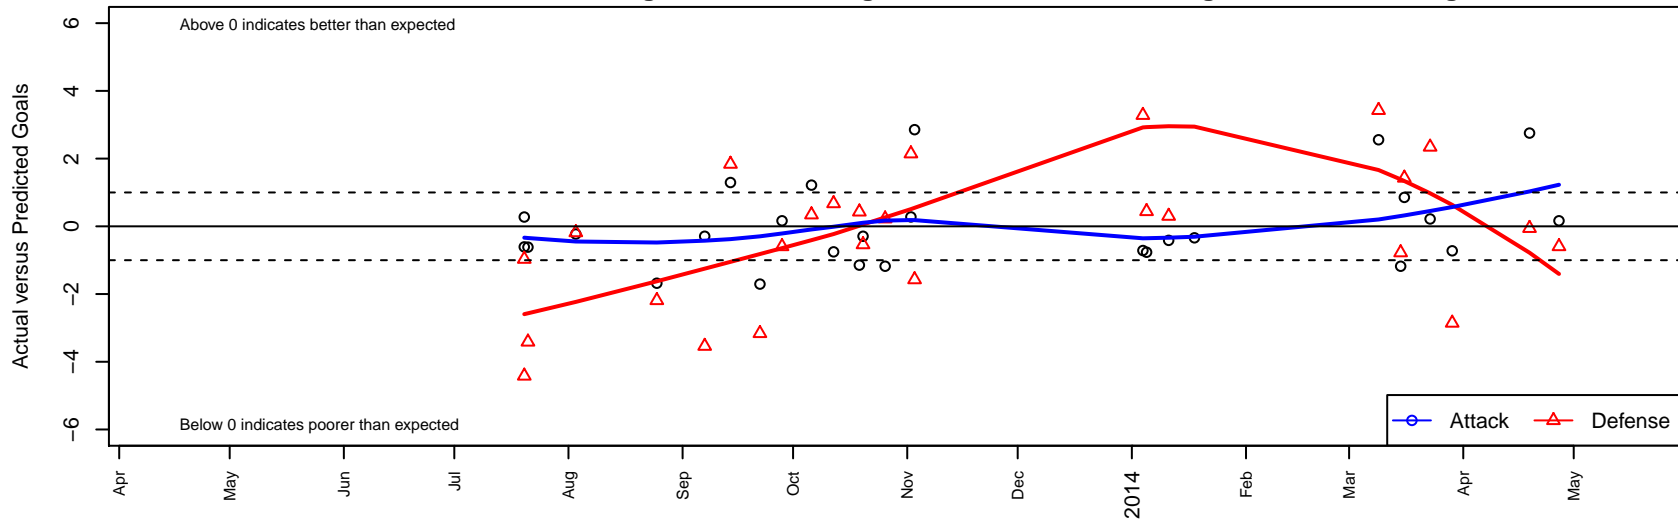

# Washington Timbers Scarlet B00

Washington Timbers  
 Vancouver, WA  
 B00 total strength=459  
 attack=0.51 defense=0.19  
 fall league = Spr OYS B00 Spring White, PML E  
 alt names used:  
 WTFC B00 Scarlet  
 Washington Timbers FC B00 Scarlet  
 WA Timbers B00 Scarlet  
 Washington Timbers B00 Scarlet

Venues played:  
 Beaverton Cup BU13 Silver  
 Cowlitz Kickoff BU13-14  
 Summer Slam Silver U13  
 PML B00 U13 Red  
 Founders Cup B00  
 Spr OYS B00 Spring White

**Washington Timbers Scarlet B00**  
 Dots are actual minus expected GF (blue circles) and GA (red triangles).  
 Blue line is smoothed change in attack strength. Red is smoothed change in defense strength.